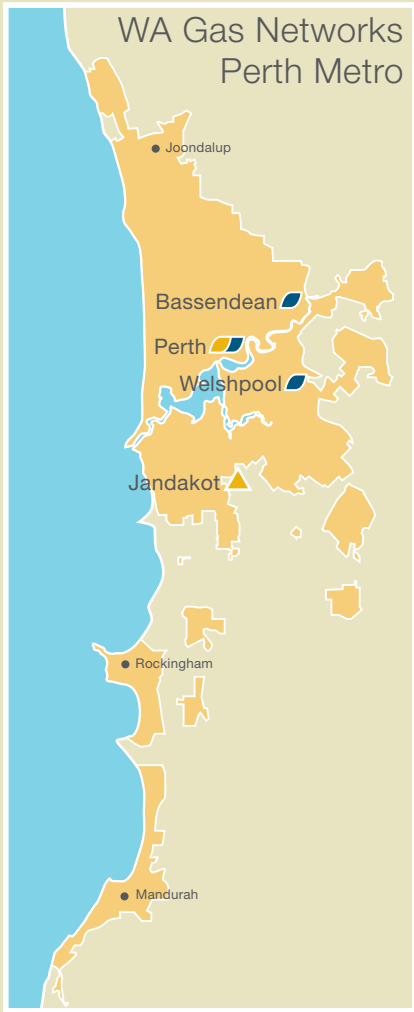

AUSTRALIA

Dampier
Karratha

CS1

CS2

CS3

CS4

Carnarvon

CS5

CS6

CS7

Geraldton

CS8

CS9

Perth

CS10
Kwinana

Pinjarra

Wagerup

Narrogin

Worsley

Bunbury

Picton

Busselton

Albany

WA Gas Networks Perth Metro

Leonora

Kalgoorlie

Merredin

Northam

Esperance

-  WA Gas Networks
-  Railway line
-  Dampier to Bunbury Natural Gas Pipeline
-  Compressor station
-  WestNet Energy depot
-  WestNet Rail depot
-  WestNet Energy office
-  WestNet Rail office